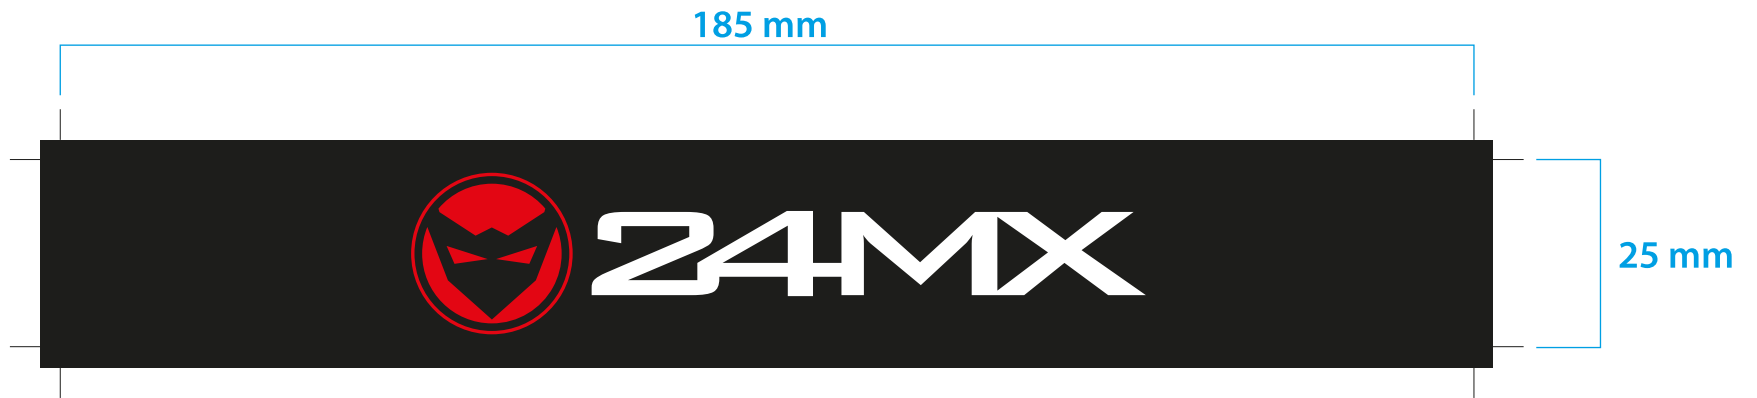

24MX MUST BE ON THE TOP OF NUMBER PLATE

Championship's logo must be on the bike plates